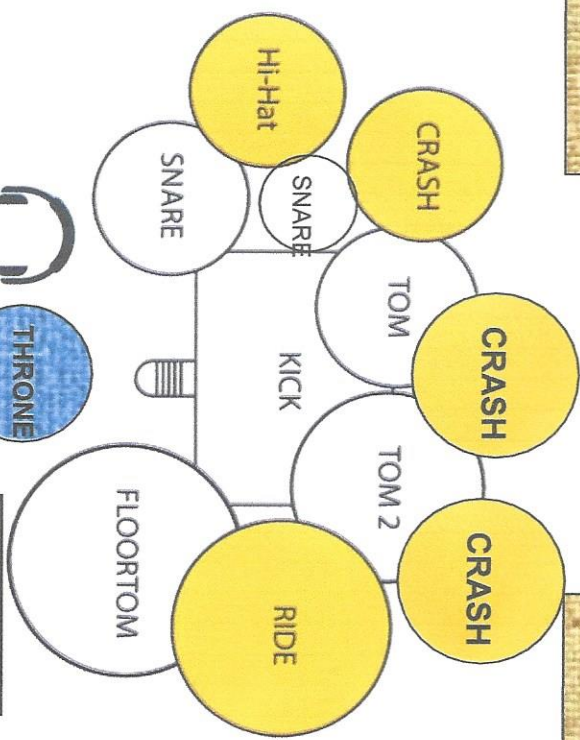

MONITOR

MONITOR

GUITAR AMP

GUITAR AMP

GUITAR AMP

KEYBOARD AMP

BASS AMP

MONITOR

The South Bound Band